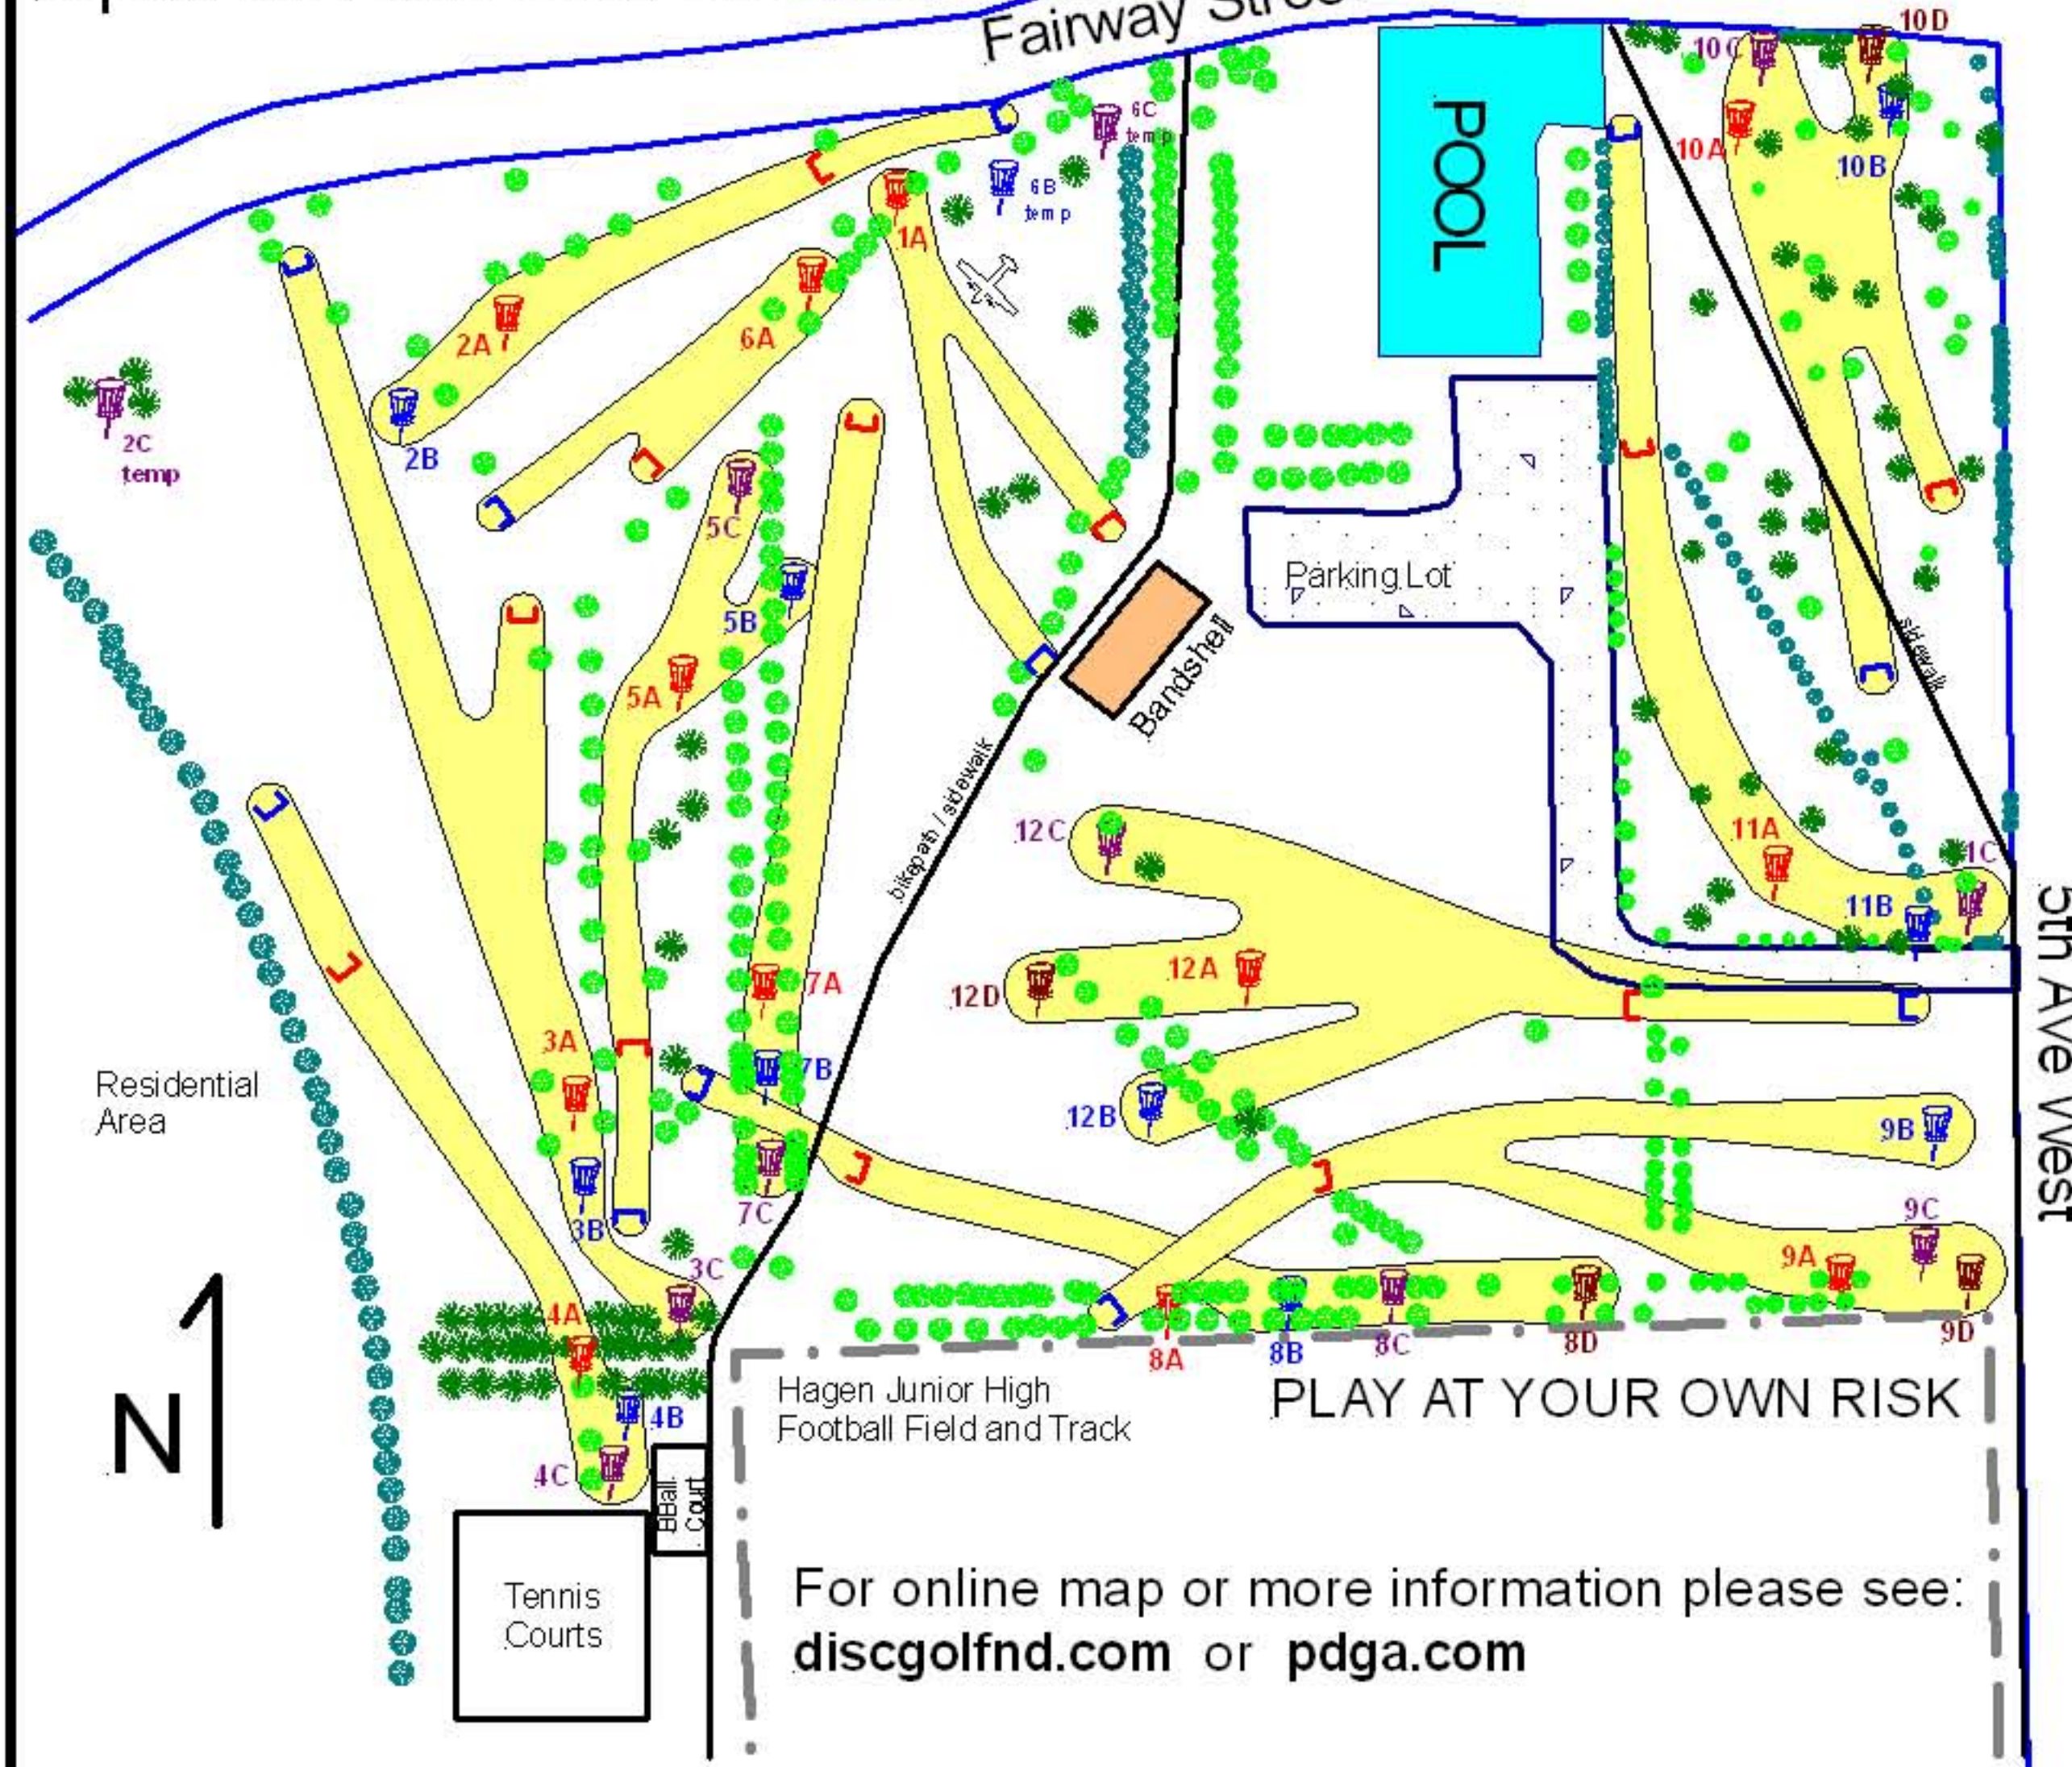

Memorial Park, Dickinson, ND

Optimist Disc Golf Course

Dickinson Disc Golf Club

NOT A SURVEYED PLAT
 Drawing done using USGS aerial photograph from June 16, 1995 as an underlay, GPS technology & ground truthing methods.

Course Design by Glen Bruhschwein, & Darrell Nodland, senior designer with the PDGA affiliated Disc Golf Course Design Group. Course map by Darrell Nodland March 2004.

Course Records:

Short Tees: 24 (-12) playing all par 3's
Long Tees: 26 (-10) playing all par 3's
 (S)=short tees. (L)=long tees.

Tee	Pin A	Pin B	Pin C	Pin D
1(S)	205'			
1(L)	245'			
2(S)	207'	252'	395'	
2(L)	307'	352'	495'	
3(S)	285'	315'	375'	
3(L)	500'	530'	595'	
4(S)	215'	245'	280'	
4(L)	295'	325'	360'	
5(S)	214'	272'	314'	
5(L)	302'	360'	402'	
6(S)	152'	232'		
6(L)	215'	295'		
7	294'	341'	416'	
8(S)		243'	315'	420'
8(L)		345'	417'	522'
9(S)	305'	320'	335'	375'
9(L)	374'	451'	425'	444'
10(S)	245'	262'	293'	295'
10(L)	282'	326'	344'	358'
11(S)	265'	315'	325'	
11(L)	395'	445'	455'	
12(S)	221'	256'	276'	303'
12(L)	356'	391'	411'	438'

Hagen Junior High Football Field and Track

PLAY AT YOUR OWN RISK

For online map or more information please see:
discgolfnd.com or pdga.com